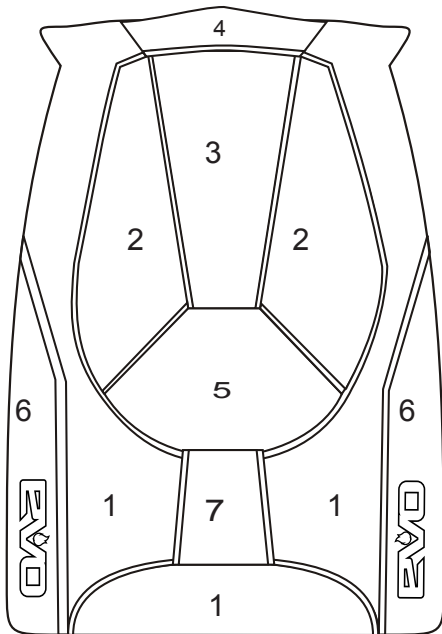

Measurements
 Metric O Imperial O

_____ HEIGHT
 _____ WEIGHT

_____ TORSO
 _____ CHEST
 _____ LATERALS
 _____ THIGH

[CLICK here for measuring directions & video](#)

**MIL/LEO discounts apply to active duty from US, NATO and friendly forces, retired US forces with an honorable discharge DD214, sworn Law Enforcement Officers and full time professional Firefighters

Container Colors *

1 _____
 2 _____
 3 _____
 4 _____
 5 _____
 6 _____
 7 _____

11) Webbing Color _____

12) Contrast Stitching
 No O Yes O Color _____

13) Binding Tape Color _____

14) Cheststrap length 22" 26" 30"